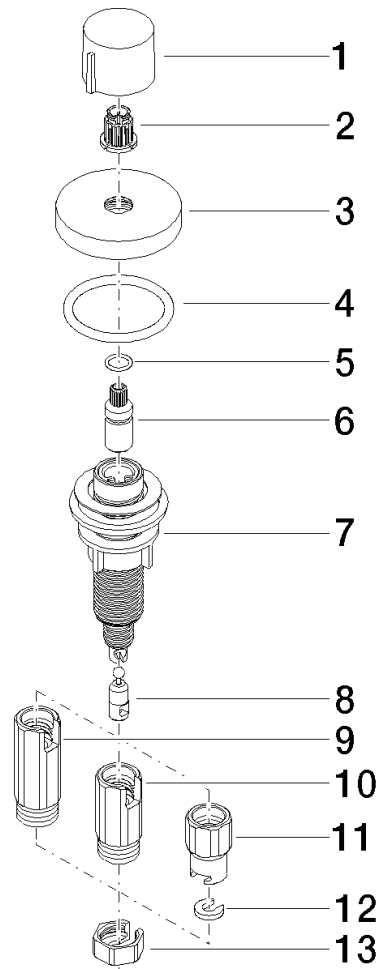

Strainer waste with control handle - Champagne (22kt Gold)

ELIO

10 710 970

- control for single basin
- including adapter for Bowden cable

Fits ELIO, ENO, MEM, META SQUARE, SYNC, TARA and TARA ULTRA

Fits: ELIO, MEM, TARA, TARA ULTRA, META SQUARE

	Champagne (22kt Gold)	10 710 970-47
	Chrome	10 710 970-00
	Brushed Platinum	10 710 970-06
	Platinum	10 710 970-08
	Durabrand (23kt Gold)	10 710 970-09
	Dark Chrome	10 710 970-19
	Brushed Durabrand (23kt Gold)	10 710 970-28
	Matte Black	10 710 970-33
	Brushed Champagne (22kt Gold)	10 710 970-46
	Brushed Chrome	10 710 970-93
	Brushed Dark Platinum	10 710 970-99

10 710 970

mm [inches]

10 710 970

Parts for other finishes can be found here: [Chrome](#)

Spare parts list

No.	Item Number	Name	Quantity used	Delivery time
1	09 20 97 030-47	handle	1	60
2	90 12 12 002 00 90	fixing cap	1	2
3	09 27 87 006-47	rosette	1	30
4	90 14 10 043 00 90	seal	1	2
5	09 14 10 042 90	seal	1	2
6	09 29 06 087-47	spindle	1	-
Spare part can no longer be ordered, please order the replacement item				
7	04 30 01 029 00 90	adaptor	1	2
8	09 24 03 175 90	adaptor	1	2
9	09 11 10 073-07	connection	1	30
10	09 11 10 074-07	connection	1	30
11	09 11 10 079-07	connection	1	30
12	09 30 11 087 90	disc	1	2
13	09 23 30 024-07	nut	1	30